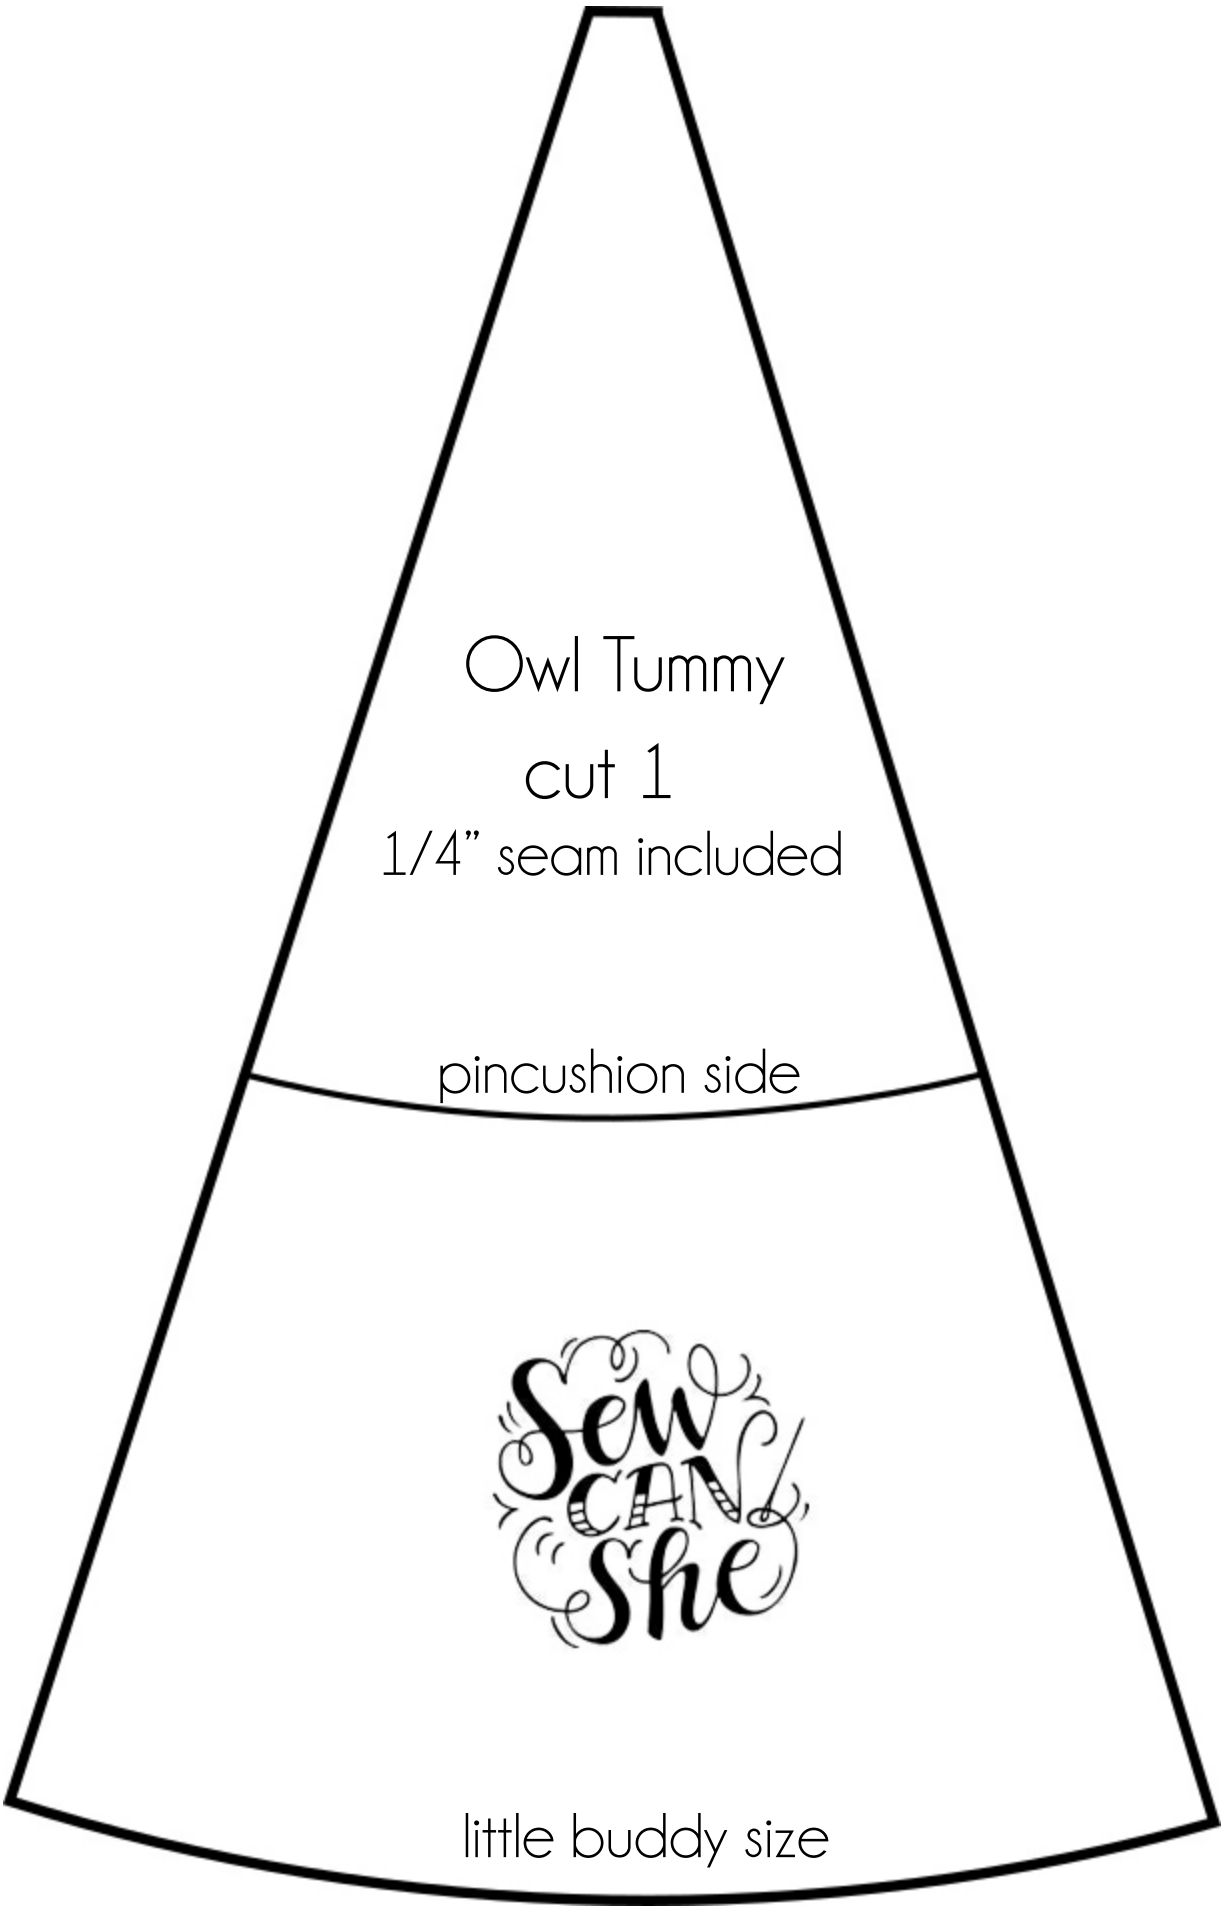

Owl Body
cut 1 on fold
1/4" seam included

pincushion size

place this edge on fold

basic size

Owl Tummy

cut 1

1/4" seam included

pincushion side

Sew
CAN
She

little buddy size